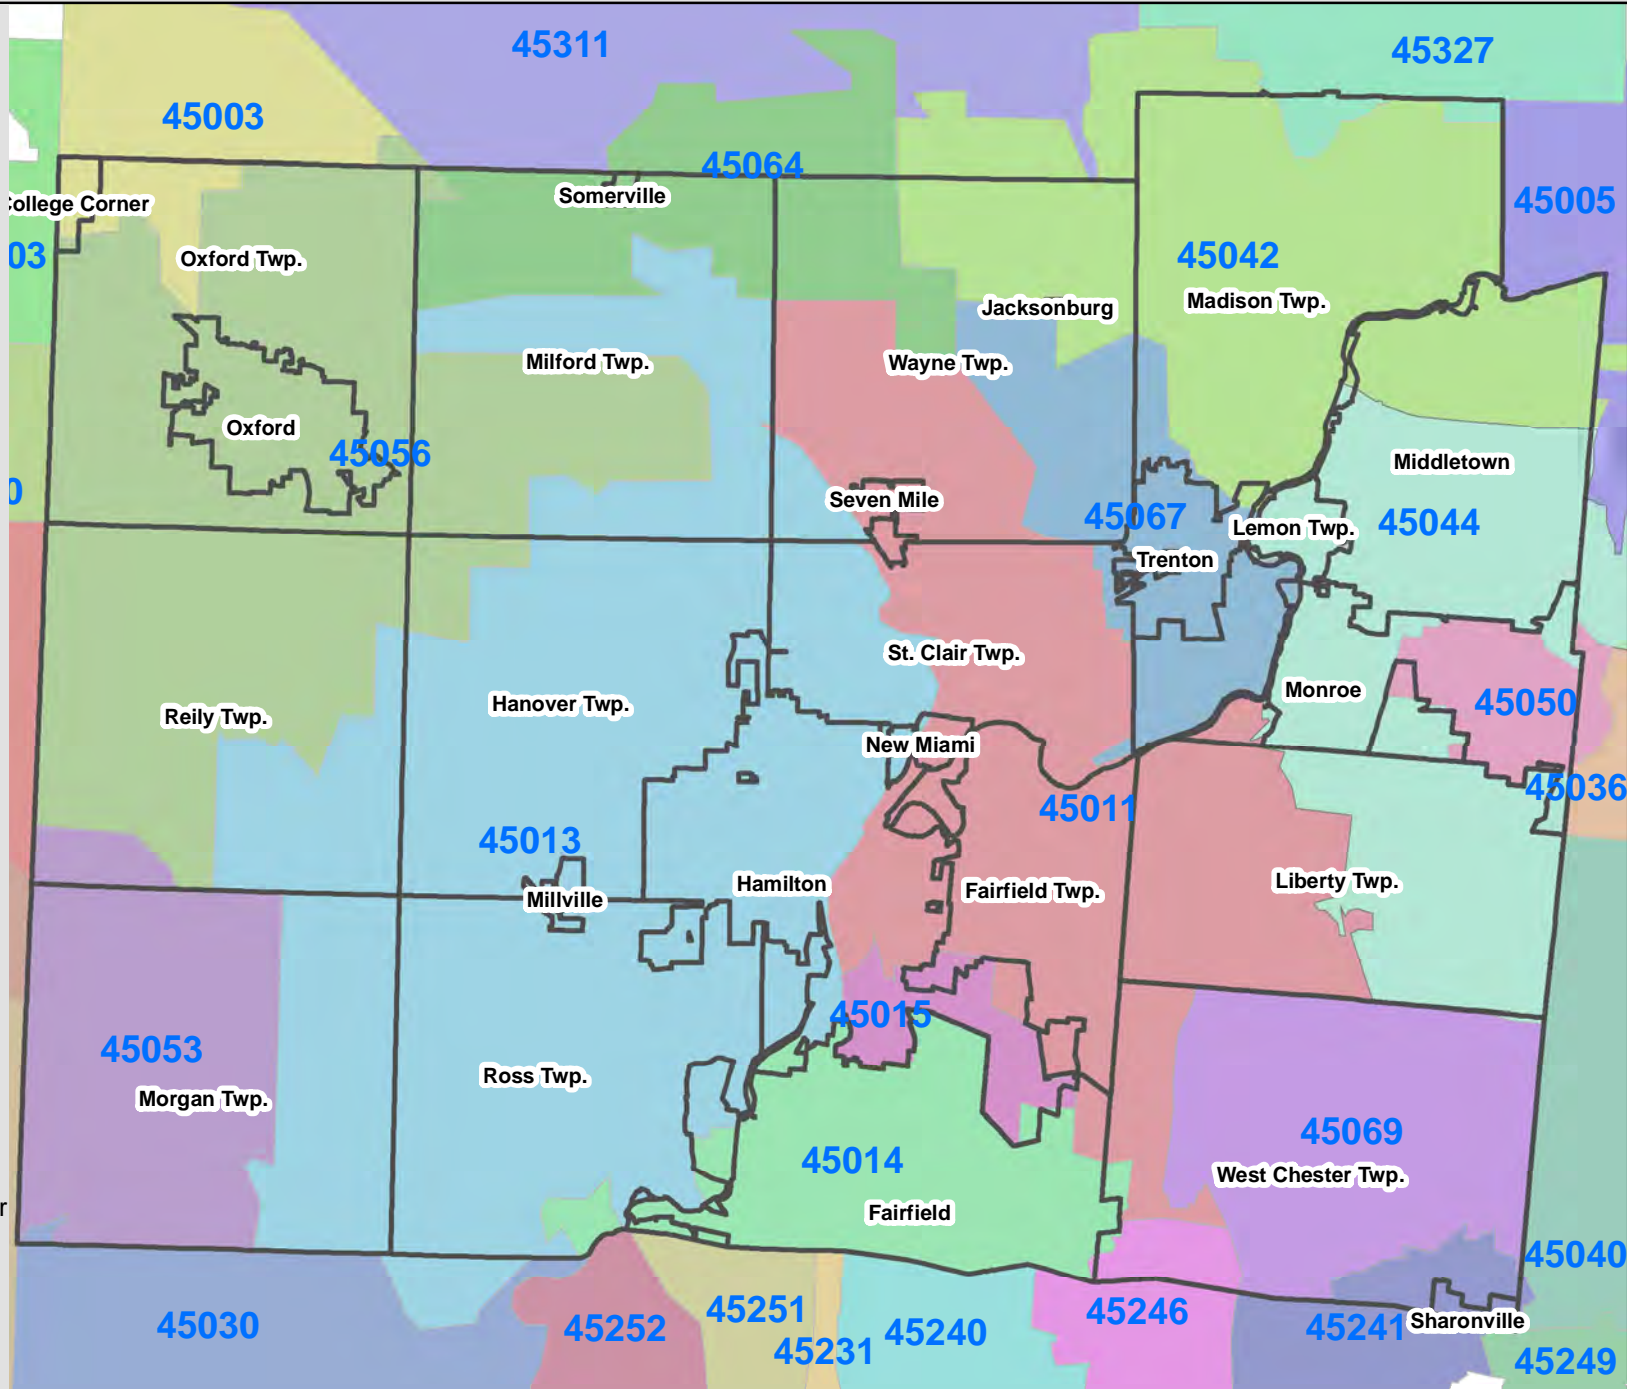

Map Legend

ZIP, PO_NAME

- 45003, College Corner
- 45005, Franklin
- 45011, Hamilton
- 45013, Hamilton
- 45014, Fairfield
- 45015, Hamilton
- 45030, Harrison
- 45036, Lebanon
- 45040, Mason
- 45042, Middletown
- 45044, Middletown
- 45050, Monroe
- 45053, Okeana
- 45056, Oxford
- 45064, Somerville
- 45067, Trenton
- 45069, West Chester
- 45231, Cincinnati
- 45240, Cincinnati
- 45241, Cincinnati
- 45246, Cincinnati
- 45249, Cincinnati
- 45251, Cincinnati
- 45252, Cincinnati
- 45311, Camden
- 45327, Germantown
- 47003, West College Corner
- 47010, Bath
- 47012, Brookville
- 47016, Cedar Grove
- 47060, West Harrison

1 inch = 16,889 feet

FOR INFORMATIONAL PURPOSES ONLY NOT INTENDED FOR USE AS A SURVEY

Butler County GIS Department

Zip Codes

Created: 2012

www.butlercountyauditor.org
 130 High Street
 Hamilton, Ohio, 45011
 (513) 887-3154